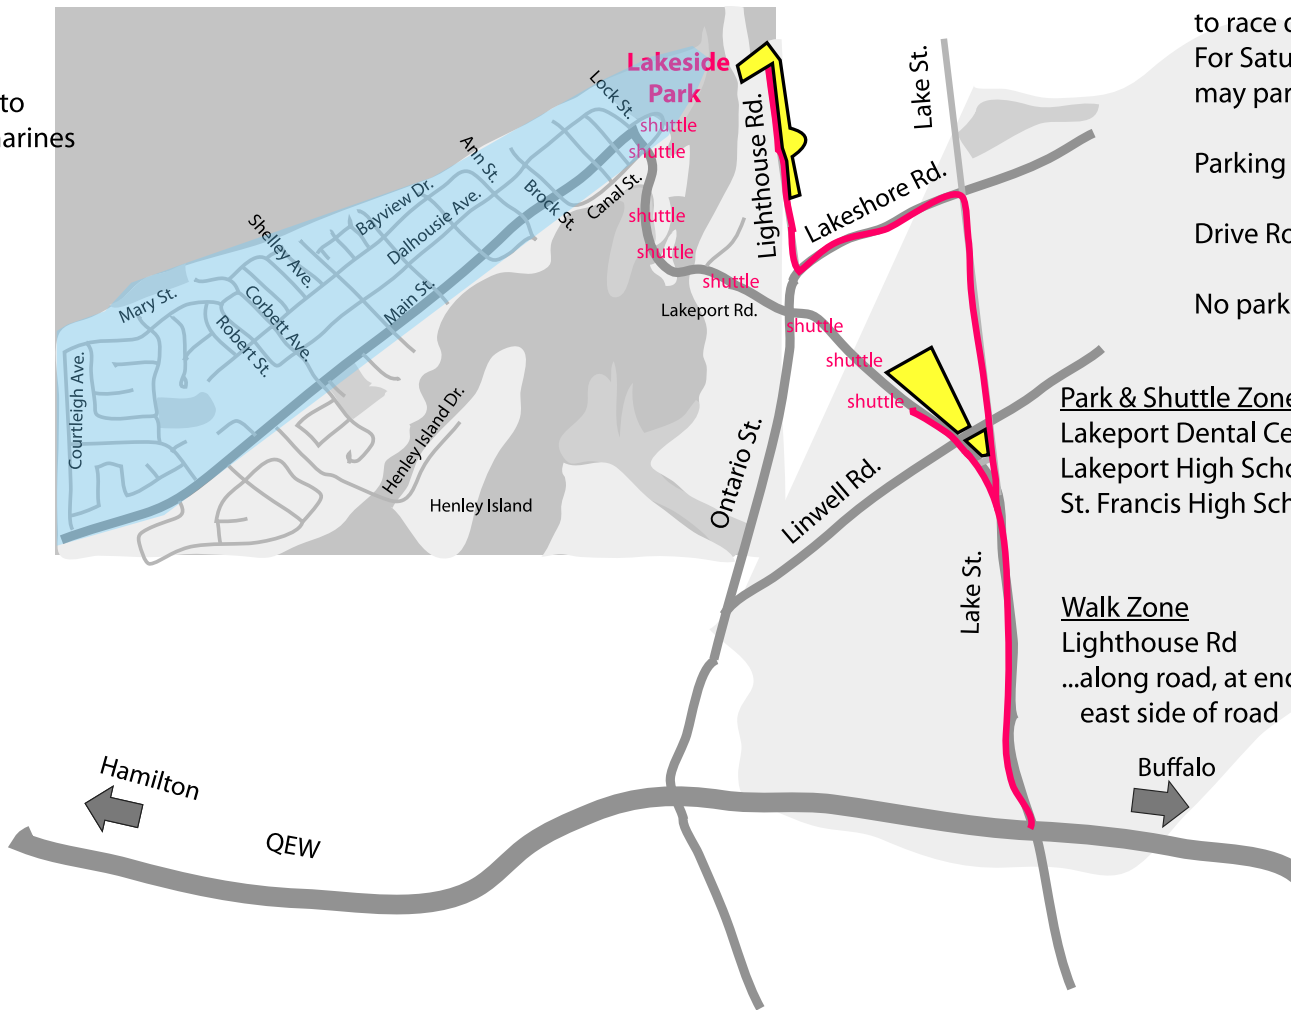

PARKING & DIRECTIONS

From Buffalo
 -cross at the Peace Bridge
 -follow QEW towards Toronto
 -exit Lake St. north, St. Catharines
 -head north/left at lights
 (i.e. towards the lake)

From Toronto/London
 -take QEW Niagara bound
 -exit Lake St. north exit,
 St. Catharines
 -head north/left at lights
 (i.e. towards the lake)

LEGEND

Note: Parking off-site applies to race day, Sunday August 29th. For Saturday August 28th, racers may park ANYWHERE in Port.

Parking 

Drive Route 

No park zone 

Park & Shuttle Zone

Lakeport Dental Centre/Meridian Credit Union
 Lakeport High School
 St. Francis High School

Walk Zone

Lighthouse Rd
 ...along road, at end of road, dugout on right/
 east side of road

Hamilton

QEW

Buffalo

Last updated:
 June 16, 2010